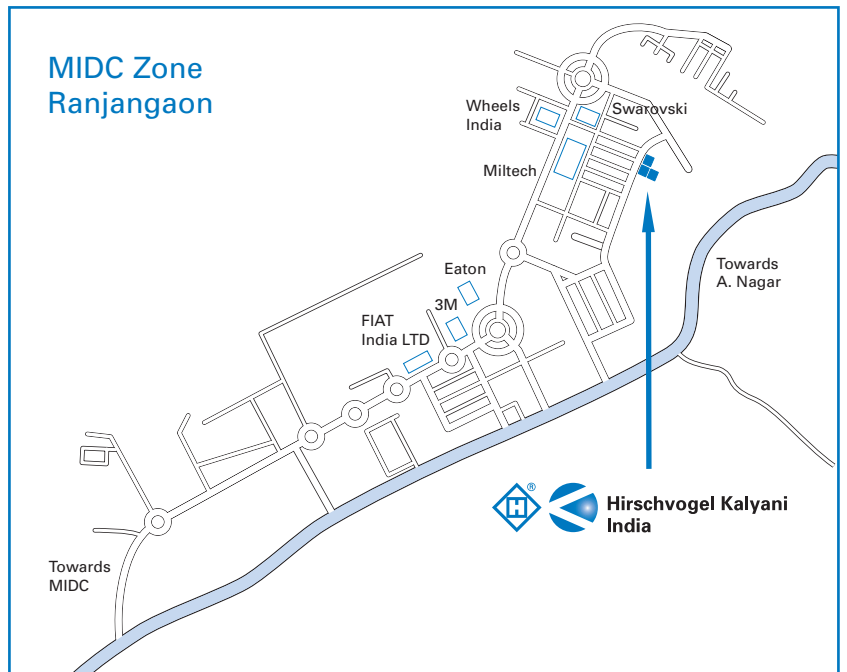

Driving Directions to Hirschvogel Kalyani India Pvt. Ltd. & KTSL

From Pune Airport:

- After exiting from the airport take a right turn.
0.10 km
- Take first left turn and drive along New Airport Road.
2.60 km
- Take left turn onto Pune – Nagar highway.
- Keep driving straight on the Pune – Nagar highway.
- Landmark – 1st toll booth.
20.00 km
- Landmark – 2nd toll booth (from 1st toll booth).
25.10 km
- After 2nd toll booth take first left turn into MIDC Zone.
1.00 km
- Drive straight to 1st roundabout (cross Fiat Plant).
3.70 km
- Take left turn at roundabout.
- Continue driving to 2nd roundabout.
1.00 km
- Take right turn at roundabout, cross intersection and drive straight.
0.80 km
- Take left turn and make a U-turn.
0.20 km
- Arrival at Hirschvogel Kalyani India Pvt. Ltd. & KTSL.