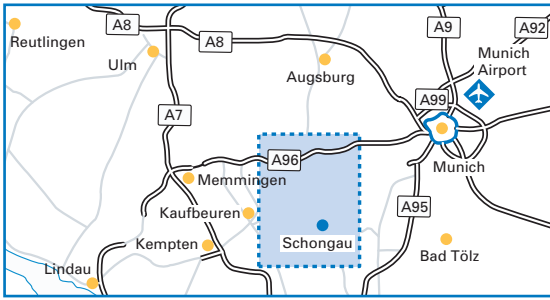

How to find us

The A96 from Munich:

- Follow the A96 in the direction of Lindau.
- Exit at Landsberg-West. At the roundabout, take the 3rd exit in the direction of Füssen/Garmisch-Part./Schongau. Take the B17.
- Remain on the B17 until you reach the exit at Schongau-West.
- Turn right onto the B472 in the direction of Marktoberdorf.
- After approximately 300 m turn left into "Dr.-Manfred-Hirschvogel-Strasse" ("Äusserer Westen" industrial park), where you will find Hirschvogel Komponenten GmbH (see magnified section of the map).

From Munich Airport:

- Follow the signs in the direction of Munich on the A92 until you reach the A99 beltway. Keep heading in the direction of Lindau (A96).
- Change from the A99 onto the A96 in direction of Lindau at the A96/A99 interchange.
- Exit the A96 at Landsberg-West. At the roundabout, take the 3rd exit in the direction of Füssen/Garmisch-Part./Schongau.
- Now follow the directions given above: "The A96 from Munich".

The A96 from Memmingen:

- Follow the A96 towards Munich.
- Exit at Landsberg-West and take the 1st exit in the direction of Füssen/Garmisch-Part./Schongau.
- Now follow the directions given above: "The A96 from Munich".

Nearest Airport:

Munich (approx. 90 minutes by car)

Nearest Train Stations:

Augsburg Hbf. (Central Station)
(approx. 75 minutes by car)
or Kaufering (approx. 45 minutes by car)

If your navigation system doesn't find "Dr.-Manfred-Hirschvogel-Strasse 3", please try "Rossau Strasse 3" instead.