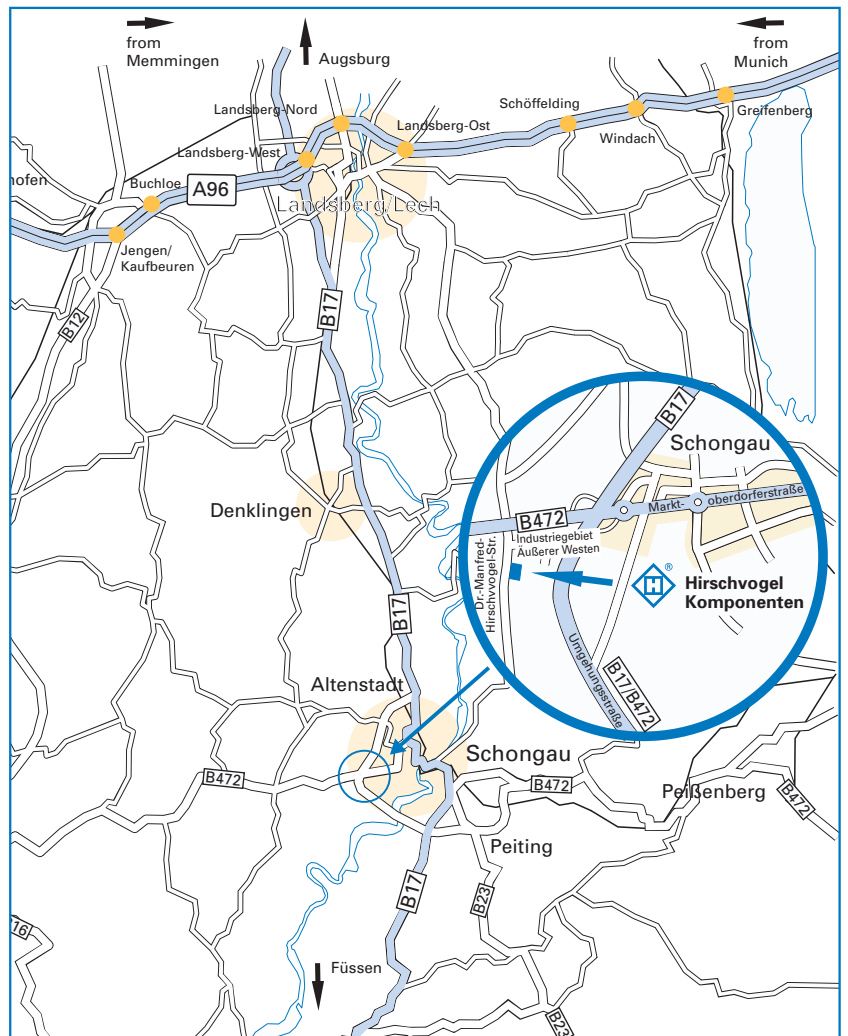

How to find us

The A96 from Munich:

- Follow the A96 in the direction of Lindau.
- Exit at Landsberg-West. At the roundabout, take the 3rd exit in the direction of Füssen/Garmisch-Part./Schongau. Take the B17.
- Remain on the B17 until you reach the exit at Schongau-West.
- Turn right onto the B472 in the direction of Marktoberdorf.
- After approximately 300 m turn left into "Dr.-Manfred-Hirschvogel-Strasse" ("Äusserer Westen" industrial park), where you will find Hirschvogel Komponenten GmbH (see magnified section of the map).

From Munich Airport:

- Follow the signs in the direction of Munich on the A92 until you reach the A99 beltway. Keep heading in the direction of Lindau (A96).
- Change from the A99 onto the A96 in direction of Lindau at the A96/A99 interchange.
- Exit the A96 at Landsberg-West. At the roundabout, take the 3rd exit in the direction of Füssen/Garmisch-Part./Schongau.
- Now follow the directions given above: "The A96 from Munich".

The A96 from Memmingen:

- Follow the A96 towards Munich.
- Exit at Landsberg-West and take the 1st exit in the direction of Füssen/Garmisch-Part./Schongau.
- Now follow the directions given above: "The A96 from Munich".

Nearest Airport:

Munich (approx. 90 minutes by car)

Nearest Train Stations:

Augsburg Hbf. (Central Station)
(approx. 75 minutes by car)
or Kaufering (approx. 45 minutes by car)

If your navigation system doesn't find "Dr.-Manfred-Hirschvogel-Strasse 3", please try "Rossau Strasse 3" instead.