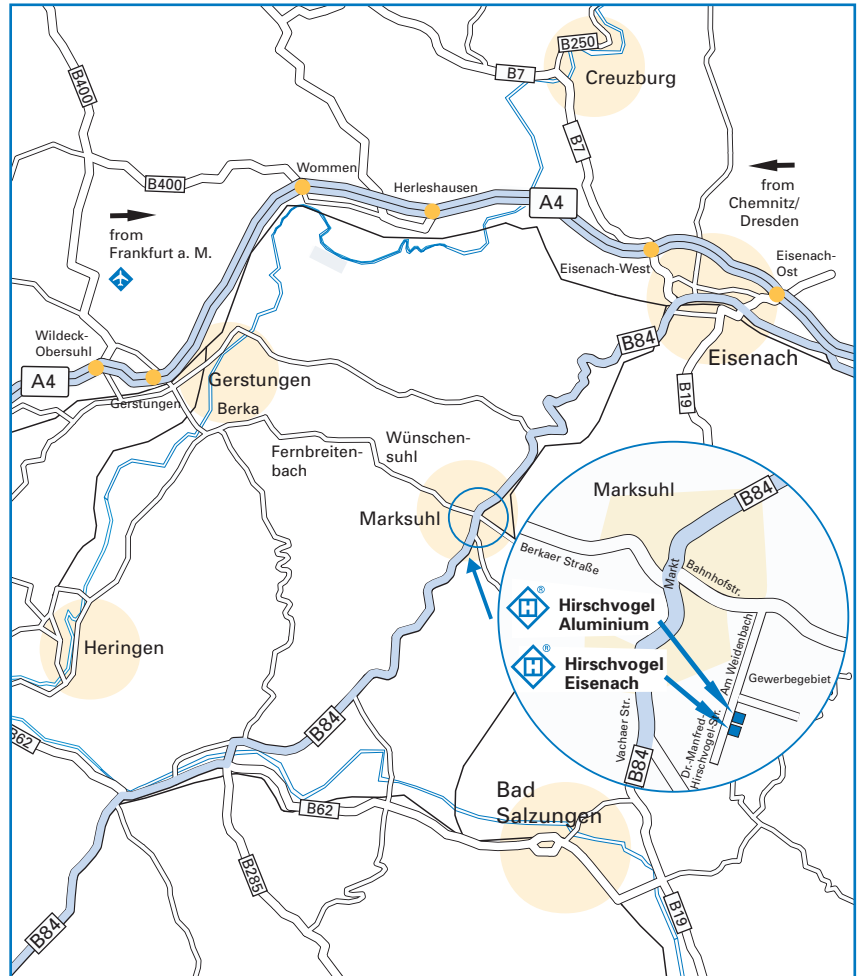

How to find us

The A7 from Würzburg:

- Follow the A7 in the direction of Hannover.
- Exit onto the A4 at the Kirchheimer Dreieck and drive in the direction of Chemnitz/Dresden.
- Follow the A4 until you reach the exit at Gerstungen.
- Drive towards Marktsuhl via Berka, Fernbreitenbach and Wünschensuhl.
- Drive into Marktsuhl along the Berkauer Strasse, across the marketplace and into the Bahnhofstrasse.
- Once you reach the end of the town, turn right into "Am Weidenbach", which changes into "Dr.-Manfred-Hirschvogel-Strasse", where you will find the Hirschvogel Eisenach GmbH (see magnified section of the map).

The A71 from Schweinfurt

- Follow the A71 in the direction of Erfurt.
- Exit onto the B19 at Meiningen-Nord and drive in the direction of Eisenach.
- Follow the B19 for approx. 40 km (25 miles) until you reach Waldfish.
- Turn left in Waldfish and drive towards Marktsuhl.
- Drive through Möhra, Ettenhausen, Burkhardtroda and Meileshof in the direction of Marktsuhl.
- Turn left after Meileshof into the street "Im Weihersfelde".
- Once you reach the end of the street, turn left into "Dr.-Manfred-Hirschvogel-Strasse", where you will see the Hirschvogel Eisenach GmbH (see magnified section of the map).

The A5 from Frankfurt am Main:

- Follow the A5 towards Alsfeld/Bad Hersfeld.
- Exit onto the A4 at the Kirchheimer Dreieck in the direction of Chemnitz/Dresden.
- Now follow the directions given above: "The A7 from Würzburg".

The A4 from Chemnitz/Dresden:

- Follow the A4 towards Eisenach.
- Exit at Eisenach-Ost onto the B84 in the direction of Bad Salzungen/Vacha and drive to Marktsuhl.
- Turn left at the marketplace in Marktsuhl into the Bahnhofstrasse.
- Now follow the directions given above: "The A7 from Würzburg".