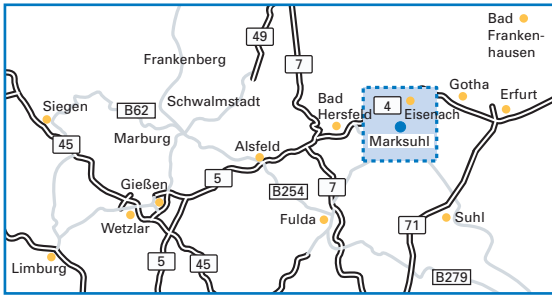

How to find us

The A7 from Würzburg:

- Follow the A7 in the direction of Hannover.
- Exit onto the A4 at the Kirchheimer Dreieck and drive in the direction of Chemnitz/Dresden.
- Follow the A4 until you reach the exit at Gerstungen.
- Drive towards Marktsuhl via Berka, Fernbreitenbach and Wünschensuhl.
- Drive into Marktsuhl along the Berkauer Strasse, across the marketplace and into the Bahnhofstrasse.
- Once you reach the end of the town, turn right into "Am Weidenbach", which changes into "Dr.-Manfred-Hirschvogel-Strasse", where you will find the Hirschvogel Eisenach GmbH (see magnified section of the map).

The A7 from Hannover:

- Follow the A7 in the direction of Würzburg.
- Exit onto the A4 at the Kirchheimer Dreieck in the direction of Chemnitz/Dresden.
- Now follow the directions given above: "The A7 from Würzburg".

The A71 from Schweinfurt

- Follow the A71 in the direction of Erfurt.
- Exit onto the B19 at Meiningen-Nord and drive in the direction of Eisenach.
- Follow the B19 for approx. 40 km (25 miles) until you reach Waldfish.
- Turn left in Waldfish and drive towards Marktsuhl.
- Drive through Möhra, Ettenhausen, Burkhardtroda and Meileshof in the direction of Marktsuhl.
- Turn left after Meileshof into the street "Im Weihersfelde".
- Once you reach the end of the street, turn left into "Dr.-Manfred-Hirschvogel-Strasse", where you will see the Hirschvogel Eisenach GmbH (see magnified section of the map).

The A5 from Frankfurt am Main:

- Follow the A5 towards Alsfeld/Bad Hersfeld.
- Exit onto the A4 at the Kirchheimer Dreieck in the direction of Chemnitz/Dresden.
- Now follow the directions given above: "The A7 from Würzburg".