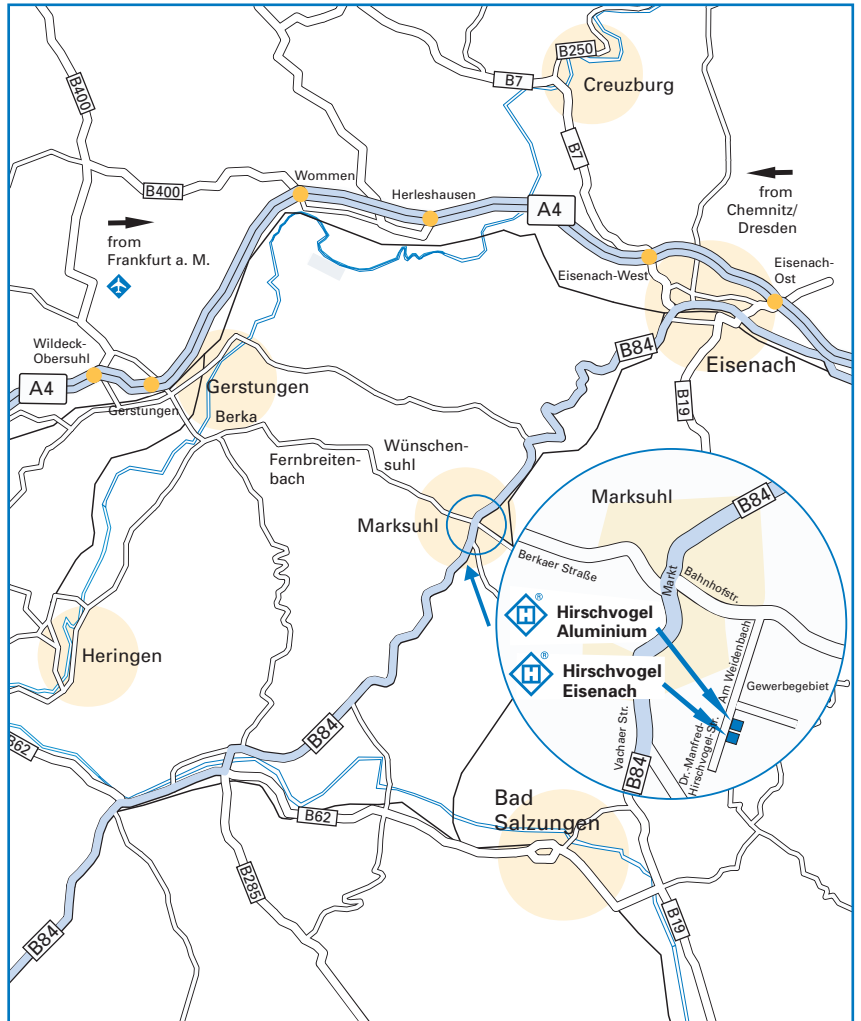

### The A7 from Würzburg:

- Follow the A7 in the direction of Hannover.
- Exit onto the A4 at the Kirchheimer Dreieck and drive in the direction of Chemnitz/Dresden.
- Follow the A4 until you reach the exit at Gerstungen.
- Drive towards Marksuhl via Berka, Fernbreitenbach and Wünschensuhl.
- Drive into Marksuhl along the Berkauer Strasse, across the marketplace and into the Bahnhofstrasse.
- Once you reach the end of the town, turn right into "Am Weidenbach", which changes into "Dr.-Manfred-Hirschvogel-Strasse", where you will find the Hirschvogel Aluminium GmbH (see magnified section of the map).

### The A71 from Schweinfurt

- Follow the A71 in the direction of Erfurt.
- Exit onto the B19 at Meiningen-Nord and drive in the direction of Eisenach.
- Follow the B19 for approx. 40 km (25 miles) until you reach Waldfisch.
- Turn left in Waldfisch and drive towards Marksuhl.
- Drive through Möhra, Ettenhausen, Burkhardtroda and Meileshof in the direction of Marksuhl.
- Turn left after Meileshof into the street "Im Weihersfelde".
- Once you reach the end of the street, turn left into "Dr.-Manfred-Hirschvogel-Strasse", where you will see the Hirschvogel Aluminium GmbH (see magnified section of the map).

### The A5 from Frankfurt am Main:

- Follow the A5 towards Alsfeld/Bad Hersfeld.
- Exit onto the A4 at the Kirchheimer Dreieck in the direction of Chemnitz/Dresden.
- Now follow the directions given above: "The A7 from Würzburg".

### The A4 from Chemnitz/Dresden:

- Follow the A4 towards Eisenach.
- Exit at Eisenach-Ost onto the B84 in the direction of Bad Salzungen/Vacha and drive to Marksuhl.
- Turn left at the marketplace in Marksuhl into the Bahnhofstrasse.
- Now follow the directions given above: "The A7 from Würzburg".