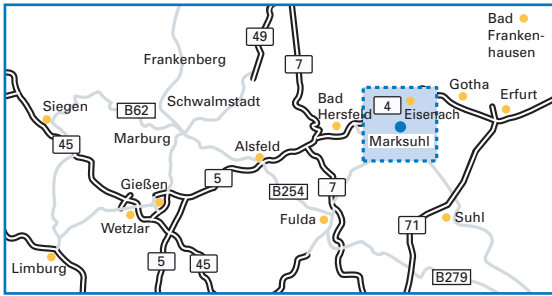

### The A7 from Würzburg:

- Follow the A7 in the direction of Hannover.
- Exit onto the A4 at the Kirchheimer Dreieck and drive in the direction of Chemnitz/Dresden.
- Follow the A4 until you reach the exit at Gerstungen.
- Drive towards Marksuhl via Berka, Fernbreitenbach and Wünschensuhl.
- Drive into Marksuhl along the Berkauer Strasse, across the marketplace and into the Bahnhofstrasse.
- Once you reach the end of the town, turn right into "Am Weidenbach", which changes into "Dr.-Manfred-Hirschvogel-Strasse", where you will find the Hirschvogel Aluminium GmbH (see magnified section of the map).

### The A7 from Hannover:

- Follow the A7 in the direction of Würzburg.
- Exit onto the A4 at the Kirchheimer Dreieck in the direction of Chemnitz/Dresden.
- Now follow the directions given above: "The A7 from Würzburg".

### The A5 from Frankfurt am Main:

- Follow the A5 towards Alsfeld/Bad Hersfeld.
- Exit onto the A4 at the Kirchheimer Dreieck in the direction of Chemnitz/Dresden.
- Now follow the directions given above: "The A7 from Würzburg".

### The A4 from Chemnitz/Dresden:

- Follow the A4 towards Eisenach.
- Exit at Eisenach-Ost onto the B84 in the direction of Bad Salzungen/Vacha and drive to Marksuhl.
- Turn left at the marketplace in Marksuhl into the Bahnhofstrasse.
- Now follow the directions given above: "The A7 from Würzburg".