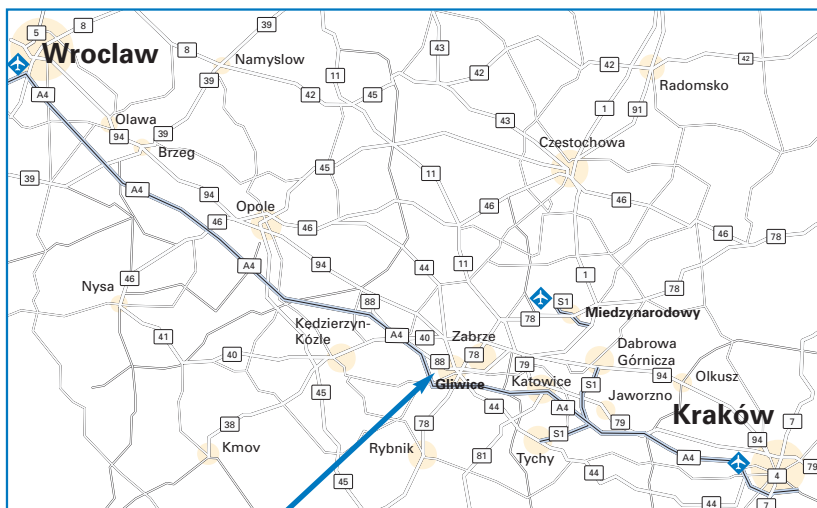

Driving Directions to Hirschvogel Components Poland Sp. z o.o.

From Port Lotniczy Wrocław:

- Drive straight on **Graniczna** for 3,4 km.
- At the roundabout, turn left **Minska** and carry on for 223 m.
- Turn right **Strzegomska** and carry on for 107 m.
- Carry straight on **Most Strzegomski** for 1,3 km.
- Take **Klecinska** and carry on for 10 km.
- Take **A4/4/E40** and carry on for 143 km.
- Take exit number **293** and continue along **4/88** and carry on for 3,7 km.
- Turn right and carry on for 468 m.
- Turn right **Jana Gutenberga** and carry on for 722 m.
- Arrival at Hirschvogel Components Poland.

 **Hirschvogel
Components Poland**

From Port Lotniczy Kraków:

- At the roundabout, turn right **Na Lotnisko** and carry on for 86 m.
- Turn right **A4/7/E40/E77** and carry on for 1,8 km.
- Take **A4** (A4/E40/E462) and carry on for 104 km.
- Turn right **4/88** and carry on for 3,4 km.
- Turn right and carry on for 468 m.
- Turn right **Jana Gutenberga** and carry on for 722 m.
- Arrival at Hirschvogel Components Poland.

**Hirschvogel
Components Poland**

Technology in Motion

From Port Lotniczy Katowice:

- Turn right **913** and carry on for 12 km.
- At the roundabout **Tarnogórska**, carry straight on **78** and carry on for 3,4 km.
- Turn left **Obwodowa (78)** and carry on for 3,5 km.
- Turn left **Gliwicka** and carry on for 17 km.
- Turn **4/88** and carry on for 6,1 km.
- Turn left **Leona Wyczółkowskiego** and carry on for 217 m.
- Turn left **Leona Wyczółkowskiego** and carry on for 606 m.
- At the roundabout, turn right **Jana Gutenberga** and carry on for 200 m.
- Arrival at Hirschvogel Components Poland.