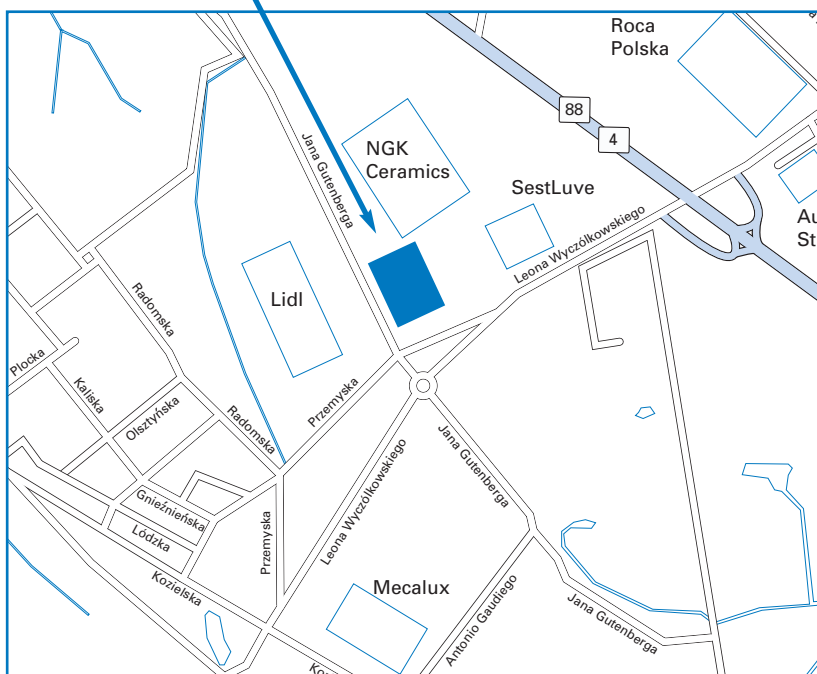

Driving Directions to Hirschvogel Components Poland Sp. z o.o.

From Port Lotniczy Wrocław:

- Drive straight on **Graniczna** for 3,4 km.
- At the roundabout, turn left **Minska** and carry on for 223 m.
- Turn right **Strzegomska** and carry on for 107 m.
- Carry straight on **Most Strzegomski** for 1,3 km.
- Take **Klecinska** and carry on for 10 km.
- Take **A4/4/E40** and carry on for 143 km.
- Take exit number **293** and continue along **4/88** and carry on for 3,7 km.
- Turn right and carry on for 468 m.
- Turn right **Jana Gutenberga** and carry on for 722 m.
- Arrival at Hirschvogel Components Poland.

 **Hirschvogel
Components Poland**

From Port Lotniczy Kraków:

- At the roundabout, turn right **Na Lotnisko** and carry on for 86 m.
- Turn right **A4/7/E40/E77** and carry on for 1,8 km.
- Take **A4** (A4/E40/E462) and carry on for 104 km.
- Turn right **4/88** and carry on for 3,4 km.
- Turn right and carry on for 468 m.
- Turn right **Jana Gutenberga** and carry on for 722 m.
- Arrival at Hirschvogel Components Poland.

**Hirschvogel
Components Poland**

Technology in Motion

From Port Lotniczy Katowice:

- Turn right **913** and carry on for 12 km.
- At the roundabout **Tarnogórska**, carry straight on **78** and carry on for 3,4 km.
- Turn left **Obwodowa (78)** and carry on for 3,5 km.
- Turn left **Gliwicka** and carry on for 17 km.
- Turn **4/88** and carry on for 6,1 km.
- Turn left **Leona Wyczółkowskiego** and carry on for 217 m.
- Turn left **Leona Wyczółkowskiego** and carry on for 606 m.
- At the roundabout, turn right **Jana Gutenberga** and carry on for 200 m.
- Arrival at Hirschvogel Components Poland.